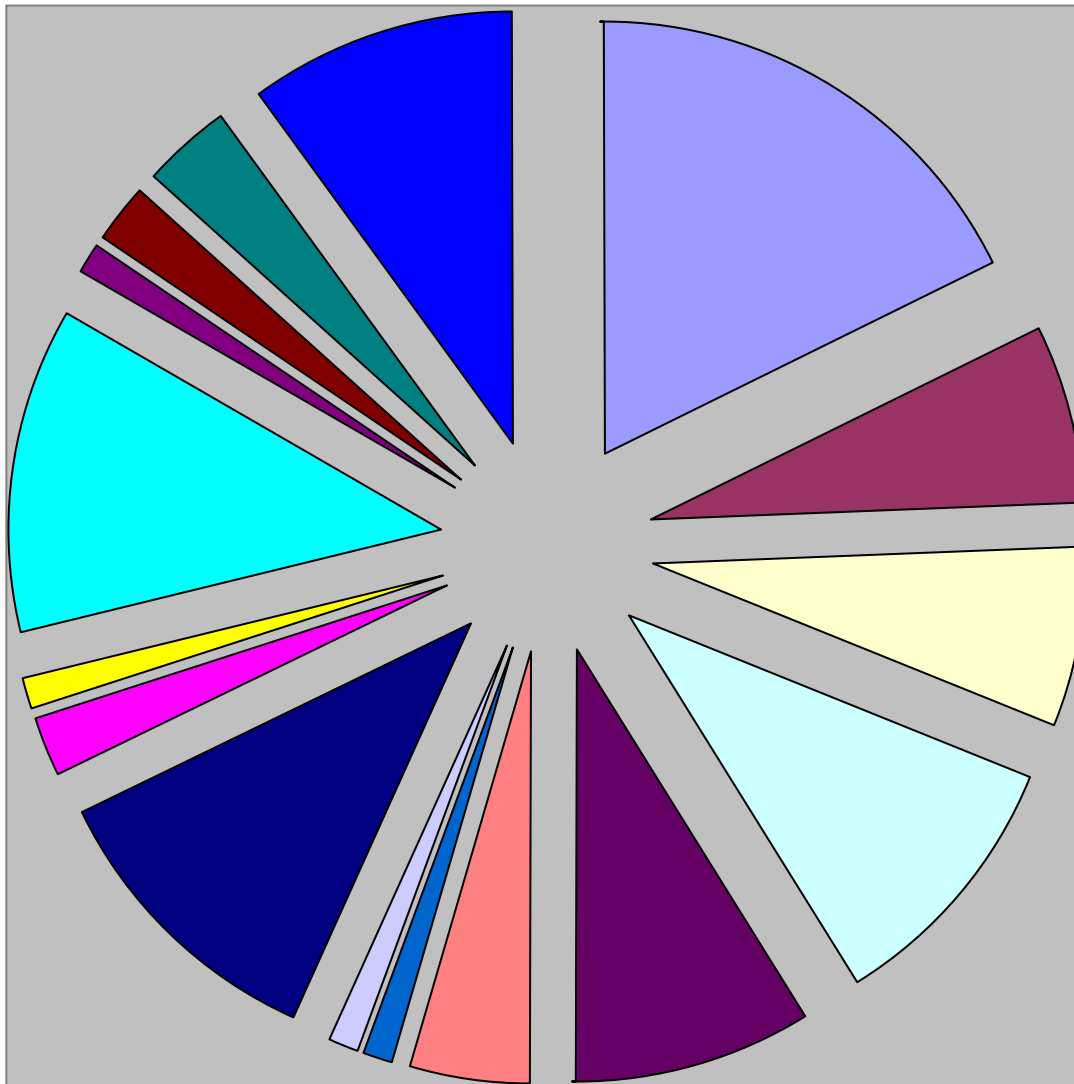

What are your TOP THREE priorities for Recreation Park?

- Bathrooms-16
- Benches/Tables-6
- Children's play equipment-6
- Cleaning/Litter removal-9
- Drinking fountains-8
- Gardens and flowers-4
- Lighting-1
- More trash cans-1
- Paths-10
- Public art-2
- Sports programming-1
- Security-11
- Signage-1
- Sports courts and fields-2
- Tree plantings-3
- More greenways-9

Recreation Park