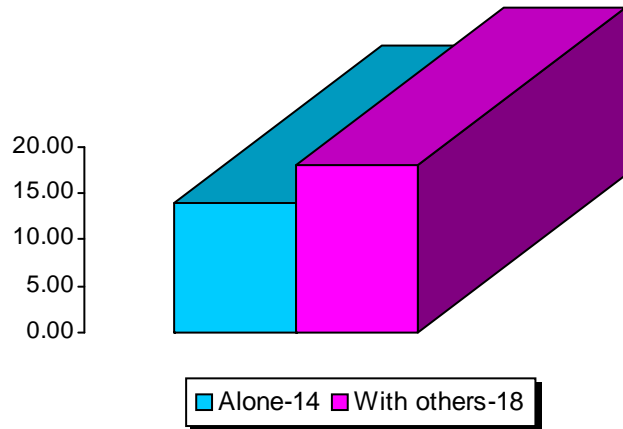

28.94% of the responses were males (22)
 67.11% of the responses were females (51)
 3.95% of the responses did not reply (3)
 Grand total: 76

■ Males ■ Females ■ Did not reply

3 did not respond
 2 responses from ages 21 to 30
 2 responses from ages 31 to 40
 7 responses from ages 41 to 50
 62 responses from ages 51 +

■ Ages 21 to 30 ■ Ages 31 to 40 ■ Ages 41 to 50
 ■ Ages 51 + ■ No Answer

How often do you visit the park?

Recreation Park

Vance Street Park

East Street Park

Sulphur Springs Park

In general, do you come alone or with others?