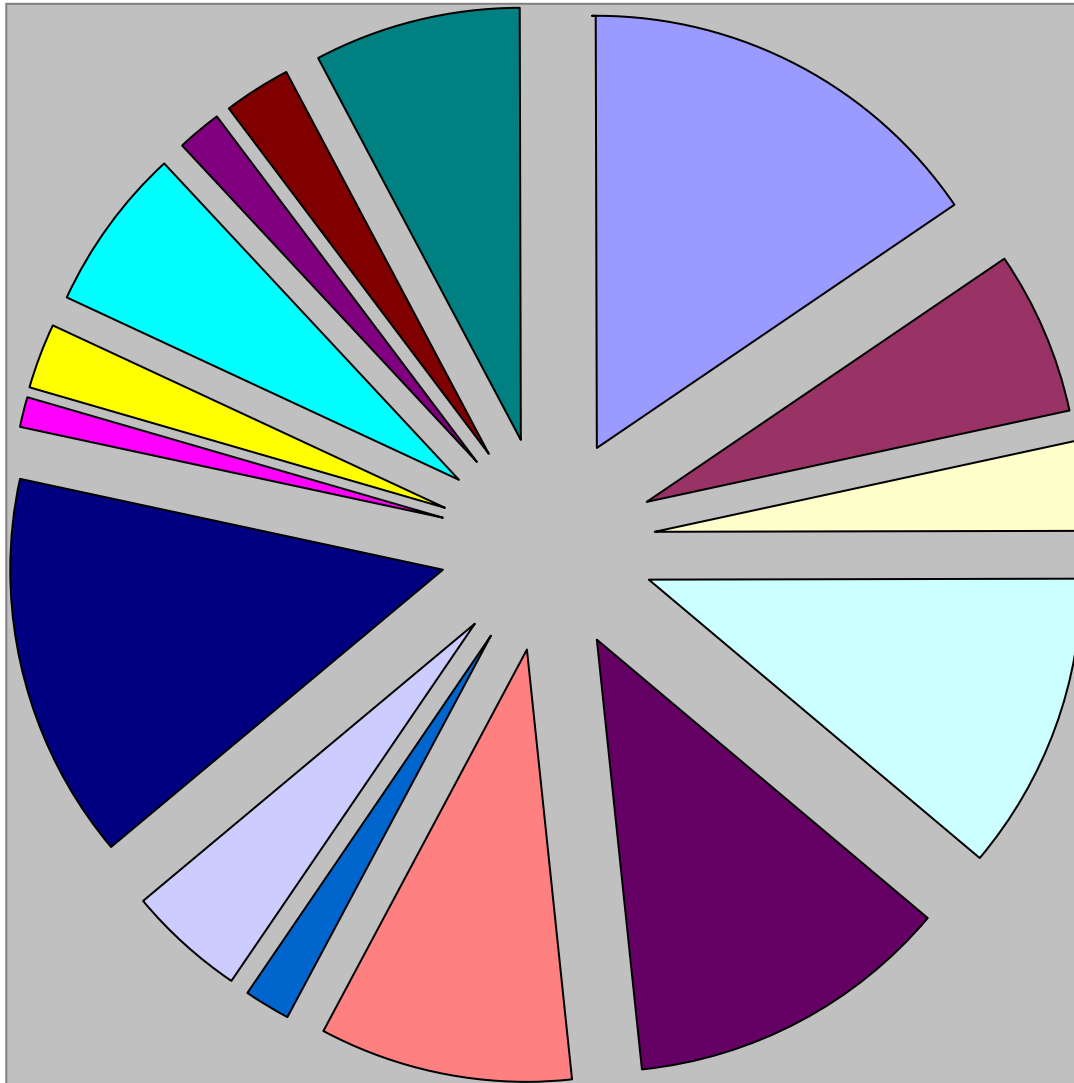

What are your **TOP THREE** priorities for Vance Street Park?

- **Bathrooms-18**
- **Benches/Tables-7**
- **Children's play equipment-4**
- **Cleaning/Litter removal-13**
- **Drinking fountains-14**
- **Gardens and flowers-11**
- **Lighting-2**
- **More trash cans-5**
- **Paths-17**
- **Public art-1**
- **Sports programming-3**
- **Security-11**
- **Sports courts and fields-2**
- **Tree plantings-3**
- **More greenways-9**

Vance Street Park