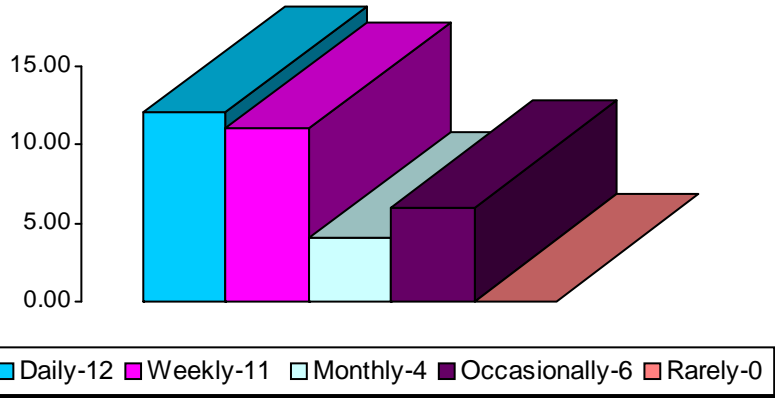

The results of the 76 responses is analyzed demographically then addresses the following questions with answers for each of the four represented parks:

- How often do you visit the park?
- In general, do you come alone or with others?
- Why do you visit this park?
- Do you visit this park as part of your exercise routine?
- Please rate the condition of the play equipment or courts.
- Is there enough space in the park for your activities?
- Do you ever read the park's rule sign?
- Is this park normally clean?
- Do you use the bathroom in this park?
- Please rate the bathroom in this park (if it applies).
- Do you feel safe in this park?
- What are your priorities for this park? (check all that apply)
- What are your top three priorities for this park?
- What is your overall opinion of this park?

28.94% of the responses were males (22)
 67.11% of the responses were females (51)
 3.95% of the responses did not reply (3)
 Grand total: 76

■ Males ■ Females ■ Did not reply

3 did not respond
 2 responses from ages 21 to 30
 2 responses from ages 31 to 40
 7 responses from ages 41 to 50
 62 responses from ages 51 +

■ Ages 21 to 30 ■ Ages 31 to 40 ■ Ages 41 to 50
 ■ Ages 51 + ■ No Answer

How often do you visit the park?

Recreation Park

Vance Street Park

East Street Park

Sulphur Springs Park

In general, do you come alone or with others?