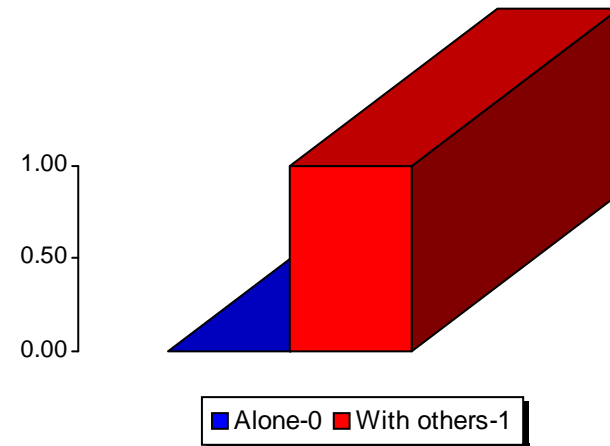

Sulphur Springs Park