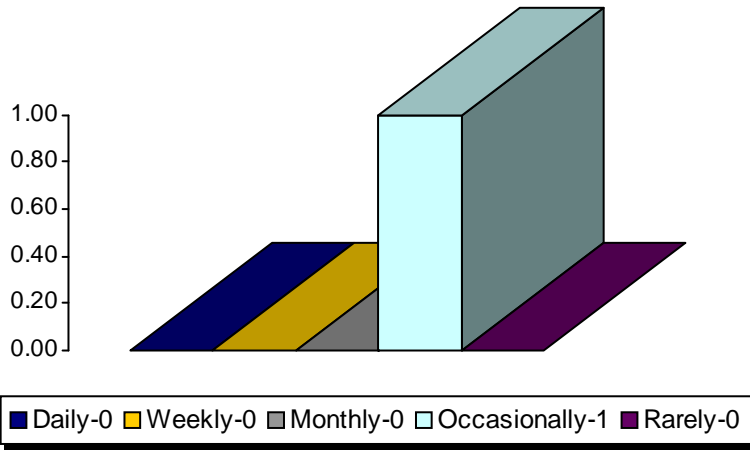

28.94% of the responses were males (22)
 67.11% of the responses were females (51)
 3.95% of the responses did not reply (3)
 Grand total: 76

■ Males ■ Females ■ Did not reply

3 did not respond
 2 responses from ages 21 to 30
 2 responses from ages 31 to 40
 7 responses from ages 41 to 50
 62 responses from ages 51 +

■ Ages 21 to 30 ■ Ages 31 to 40 ■ Ages 41 to 50
 ■ Ages 51 + ■ No Answer

How often do you visit the park?

Recreation Park

Vance Street Park

East Street Park

Sulphur Springs Park

In general, do you come alone or with others?