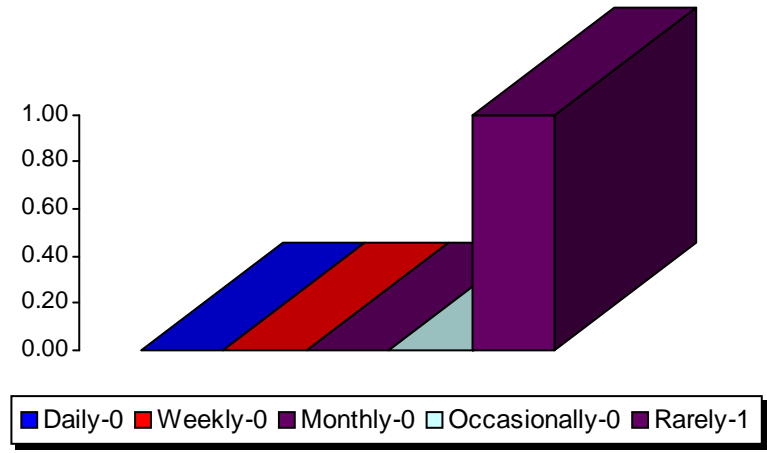

28.94% of the responses were males (22)
 67.11% of the responses were females (51)
 3.95% of the responses did not reply (3)
 Grand total: 76

■ Males ■ Females ■ Did not reply

3 did not respond
 2 responses from ages 21 to 30
 2 responses from ages 31 to 40
 7 responses from ages 41 to 50
 62 responses from ages 51 +

■ Ages 21 to 30 ■ Ages 31 to 40 ■ Ages 41 to 50
 ■ Ages 51 + ■ No Answer

How often do you visit the park?

Recreation Park

Vance Street Park

East Street Park

Sulphur Springs Park

In general, do you come alone or with others?