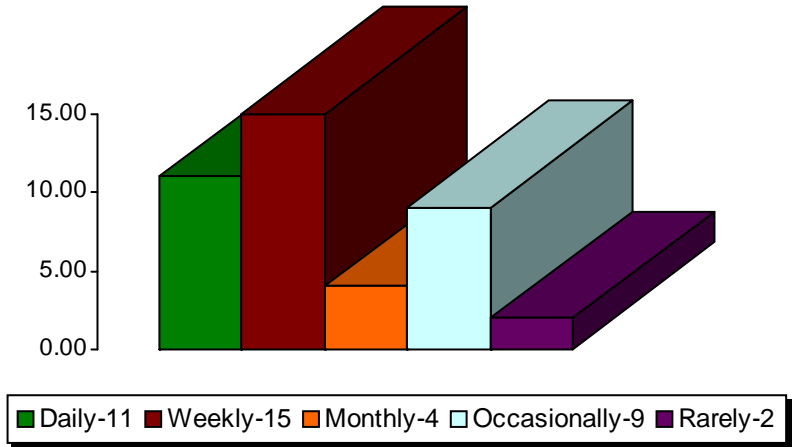

28.94% of the responses were males (22)
 67.11% of the responses were females (51)
 3.95% of the responses did not reply (3)
 Grand total: 76

■ Males ■ Females ■ Did not reply

3 did not respond
 2 responses from ages 21 to 30
 2 responses from ages 31 to 40
 7 responses from ages 41 to 50
 62 responses from ages 51 +

■ Ages 21 to 30 ■ Ages 31 to 40 ■ Ages 41 to 50
 ■ Ages 51 + ■ No Answer

How often do you visit the park?

Recreation Park

Vance Street Park

East Street Park

Sulphur Springs Park

In general, do you come alone or with others?