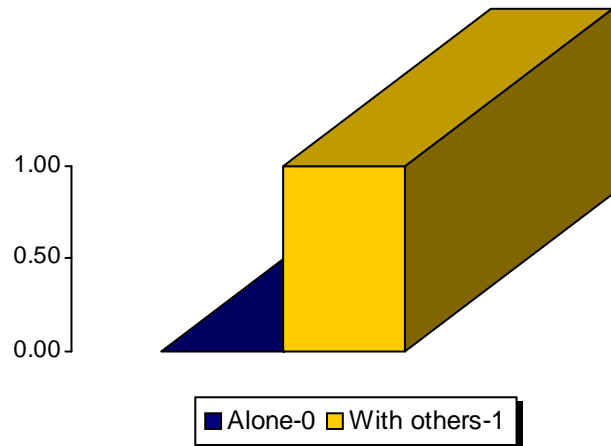

East Street Park