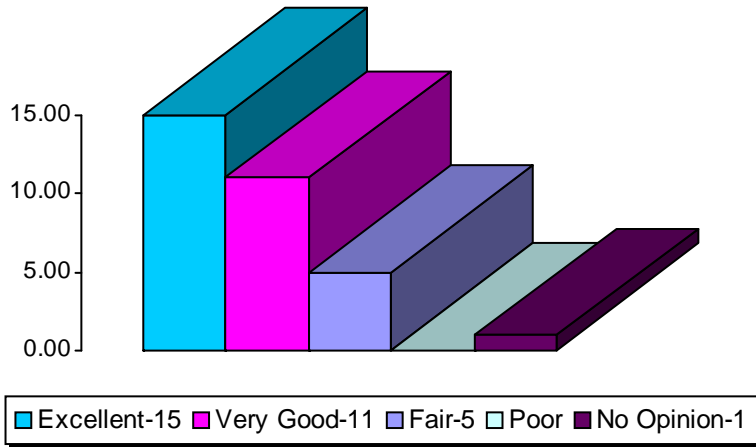

What is your overall opinion of this park?

Recreation Park