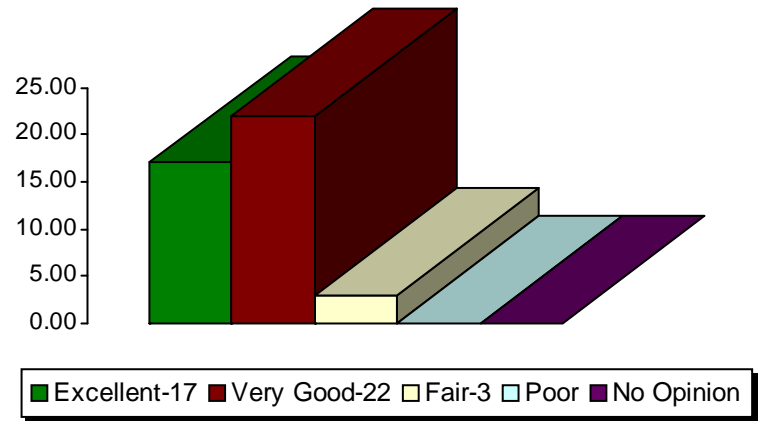

Vance Street Park