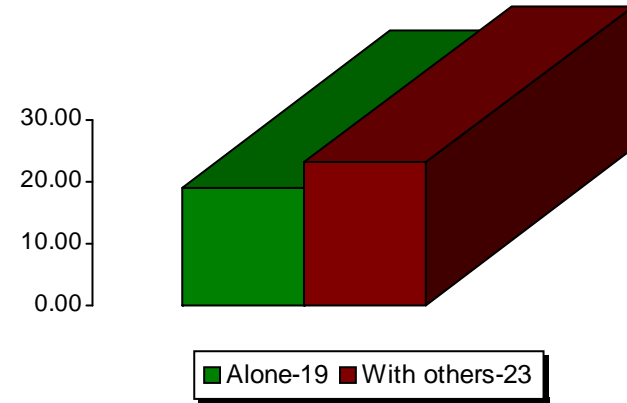

Vance Street Park